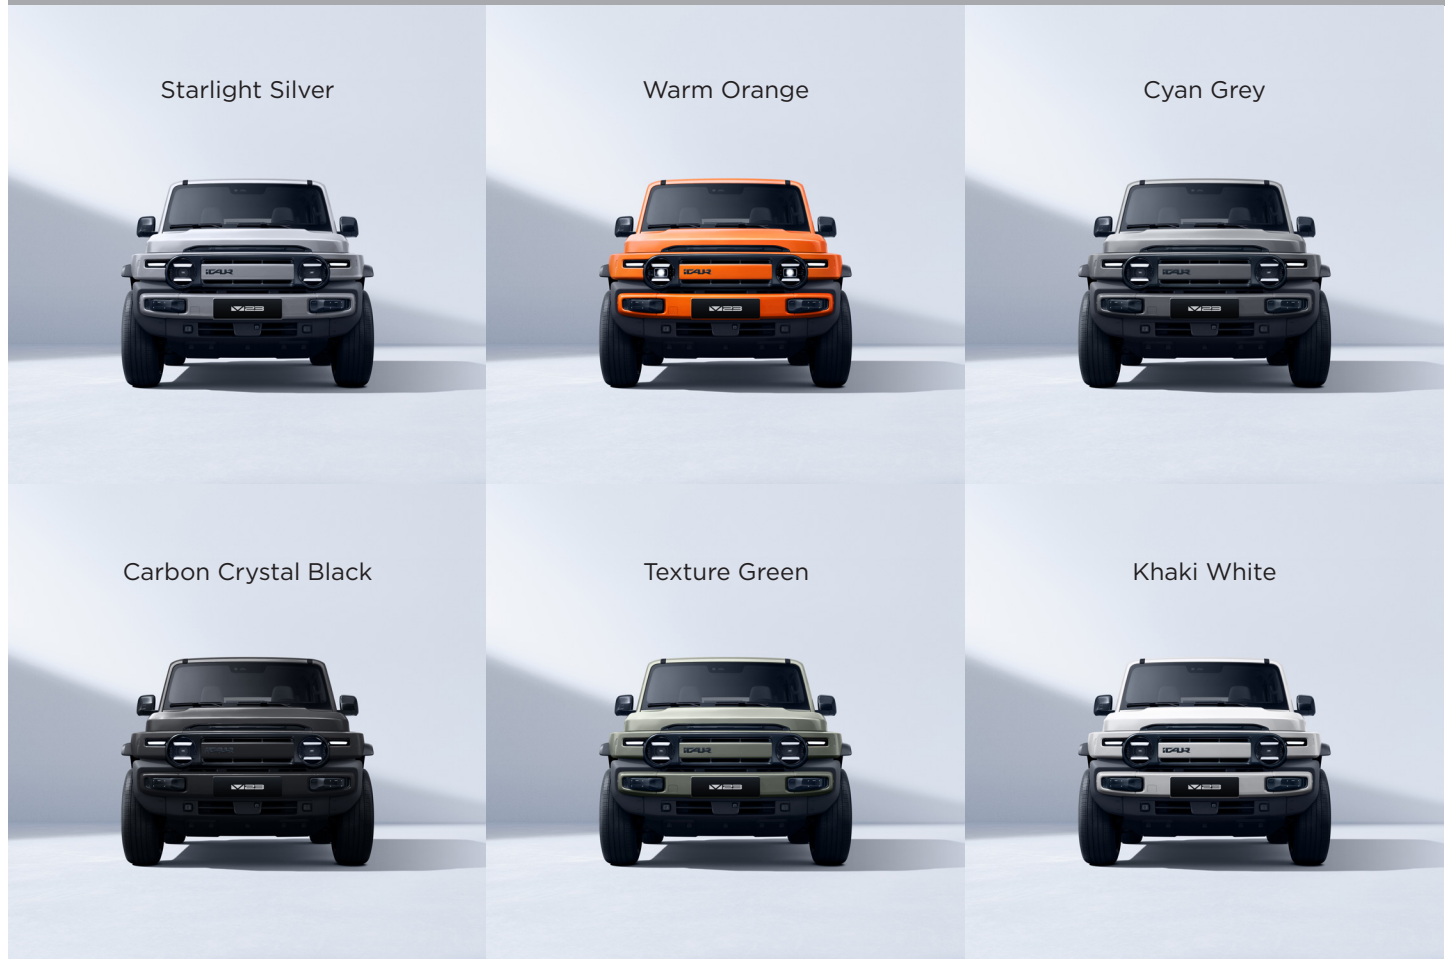

SPECIFICATIONS

MODEL	2WD	AWD

LAMPS		
Height-Adjustable Headlamps	•	•
LED Headlamps	•	•
Automatic Highbeam Control	•	•
Automatic Headlamps	•	•
Follow-Me-Home Light	•	•
LED Daytime Running Lights	•	•
LED Tail Lights	•	•

COLOURS

iCAUR South Africa reserves the right to modify specifications at any time. The vehicle(s) shown may differ from actual models. For the latest details, please consult your nearest dealer. Ts & Cs apply. Information herein is provided as a guide only. Date of publication: May 2026. E&OE.